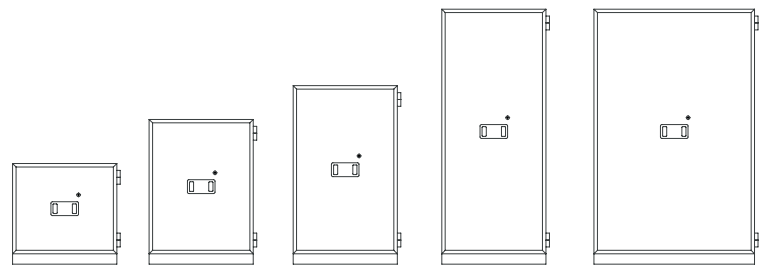

S13 with drawers and compartment

SISTEC DATASAFES S

S120DIS

optional locks:

- Protection from fire and/or burglars
- ECB-S certified fire resistance in accordance with EN 1047-1 S120DIS (120 minutes for data)
- Standard finish with:
EN 1300 certified key lock with 2 keys
- Equipped with emergency locking
- Can be fitted with shelves and/or drawers (exclusive)
- Door opening 180°
- Lock bolts on three sides
- Colour: light grey (RAL 7035)

Product no.	Model	External dimensions HxWxD	Internal dimensions HxWxD	Weight	Shelves	Volume
110.200.0004	Sistec S11	732x756x833 mm	332x444x470 mm	288 kg	0	71 litres
110.200.0005	Sistec S12	1050x756x833 mm	652x444x470 mm	380 kg	0	139 litres
110.200.0006	Sistec S13	1295x756x833 mm	895x444x470 mm	445 kg	0	191 litres
110.200.0007	Sistec S14	1850x756x833 mm	1450x444x470 mm	631 kg	0	310 litres
110.200.0008	Sistec S15	1850x1165x833 mm	1450x855x470 mm	922 kg	0	590 litres

External dimensions are excluding 85 mm for handle and hinges.

Product no.	Model
180.700.0014	Shelf for S11-S14
180.700.0015	Shelf for S15
180.700.0121	Drawer for S11-S14, dimensions: 50x408x465 mm (HxWxD)
180.700.0122	Drawer for S15, dimensions: 50x816x465 mm (HxWxD)
180.700.0235	Divider (width) for drawer S11-S14
180.700.0239	Divider (width) for drawer S15
180.700.0240	Divider (depth) for drawer S11-S15
180.700.0456	Lockable internal compartment for S11-S14, dimensions: 180x442x390 mm (HxWxD), colour: dark grey
180.700.0457	Lockable internal compartment for S15, dimensions: 180x852x390 mm (HxWxD), colour: dark grey
180.500.0147	Additional key for Datasafe S